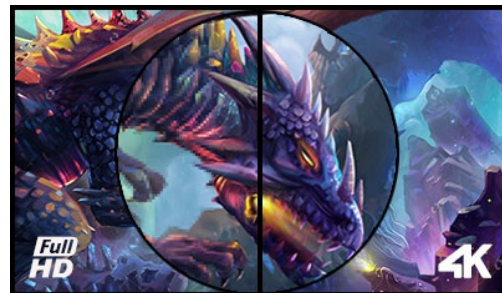

### Unleash your full gaming potential with the Fast IPS GB2870UHSU Red Eagle

Get the competitive edge you need to unleash your full gaming potential with the 28" 4K (3840x2160) Red Eagle offering a stunning 1ms MPRT and 150Hz refresh rate. Armed with FreeSync Premium, you can make split-second decisions and forget about ghosting effects or smearing issues. The ability to adjust brightness and the dark shades with the Black Tuner delivers greater viewing performance in shadowed areas and the Fast IPS panel technology guarantees superb image quality. Thanks to the height adjustable stand you can easily adjust the screen position to your preferences to ensure comfort during marathon gaming sessions.

4K

UHD resolution (3840x2160), better known as 4K, offers a gigantic viewable area with 4 times more information and work space than a Full HD screen. Due to the high DPI (dots per inch), it displays an incredibly sharp and crisp image.

## 01 DISPLAY CHARACTERISTICS

Diagonal	28", 71cm
Panel	Fast IPS, matte finish
Native resolution	3840 x 2160 @150Hz (8.3 megapixel 4K UHD)
Aspect ratio	16:9
Panel brightness	400 cd/m <sup>2</sup>
Static contrast	1000:1
Advanced contrast	80M:1
Response time (MPRT)	1ms
Viewing zone	horizontal/vertical: 178°/178°, right/left: 89°/89°, up/down: 89°/89°
Colour support	16.7mIn 8bit
Horizontal Sync	30 - 320kHz
Viewable area W x H	620.9 x 341.3mm, 24.4 x 13.4"
Pixel pitch	0.16mm
Colour	matte, black