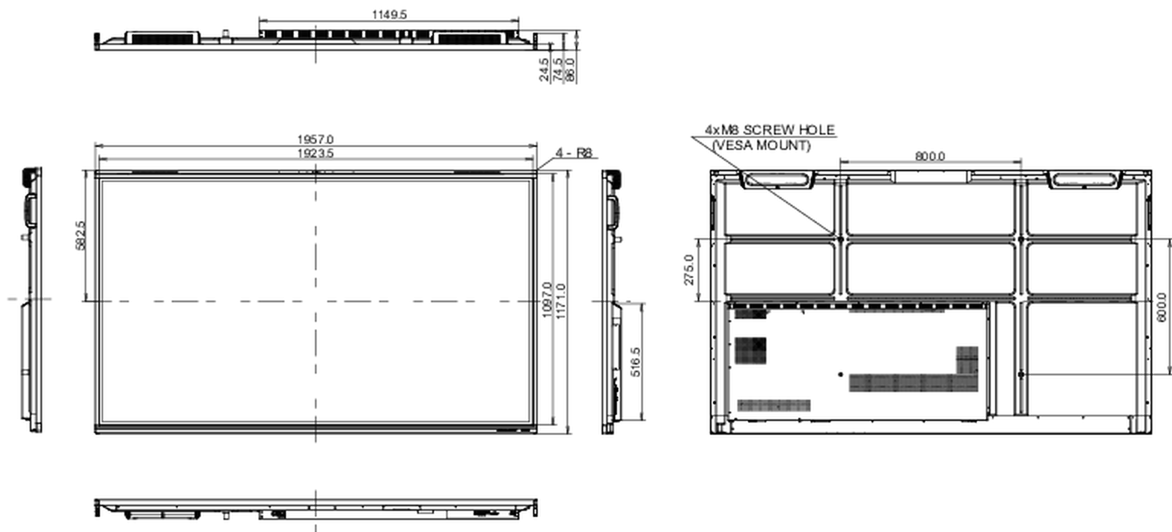

## 10 DIMENSIONS / WEIGHT

Product dimensions W x H x D	1957 x 1171 x 86mm
Box dimensions W x H x D	2110 x 1291 x 225mm
Weight (without box)	63.6kg
Weight (with box)	80.2kg
EAN code	4948570122042

All trademarks and registered trademarks acknowledged. E & O E. Specification subject to change without notice. All LCD's comply with ISO-9241-307:2008 in connection with pixel defects.