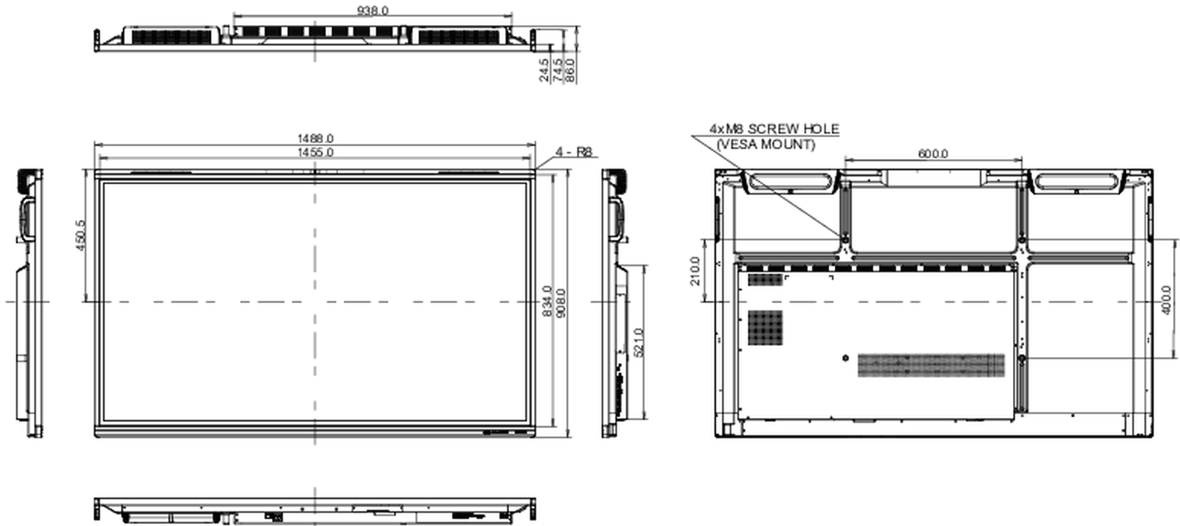

10 DIMENSIONS / WEIGHT

Product dimensions W x H x D	1488 x 908 x 86mm
Box dimensions W x H x D	1628 x 1005 x 208mm
Weight (without box)	39kg
Weight (with box)	48.3kg
EAN code	4948570122028

All trademarks and registered trademarks acknowledged. E & O E. Specification subject to change without notice. All LCD's comply with ISO-9241-307:2008 in connection with pixel defects.