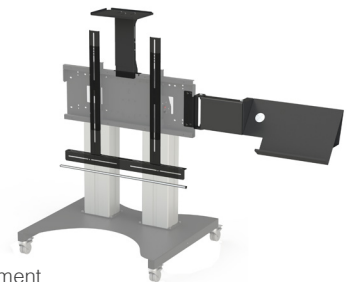

HI-LO® Mono Heavy Duty - Electric - Trolley mount

PRODUCT CODE 8400

SIZE	WEIGHT	VESA UP TO	WARRANTY (RTB)
UP TO 105"	UP TO 170 _{kg}	800 x 600	5 YRS

FEATURES

- Simple elegance** - all cables are hidden within the column.
- Supremely stable** - the sturdy base is hidden beneath a neat cover.
- Easy access** - base cover is sculpted for wheelchair access.
- Enhance the experience further with on-board accessories** - including sound bar mount, video conference camera mount, anti-crush bar, laptop shelf, laptop secure wall mount, Apple TV and Intel NUC.

SPECIFICATION

- Vertical range and position** - 500mm of electronic vertical movement
- Mount size** - universal brackets for VESA mount sizes up to 800mm and 440mm or 600mm high. Please specify when ordering.
- Construction** - high quality steel with a reliable electric motor
- Mount dimensions** - L 700 x W 780 x H 1460 mm.
- Warranty** - 5 year return to base warranty

Two stylish columns with near silent telescopic movement (500mm of vertical travel) that includes integrated (and hidden) power distribution as standard.

The trolley is easily maneuvered and incredibly stable, allowing the screen resource to be quickly and safely shared.