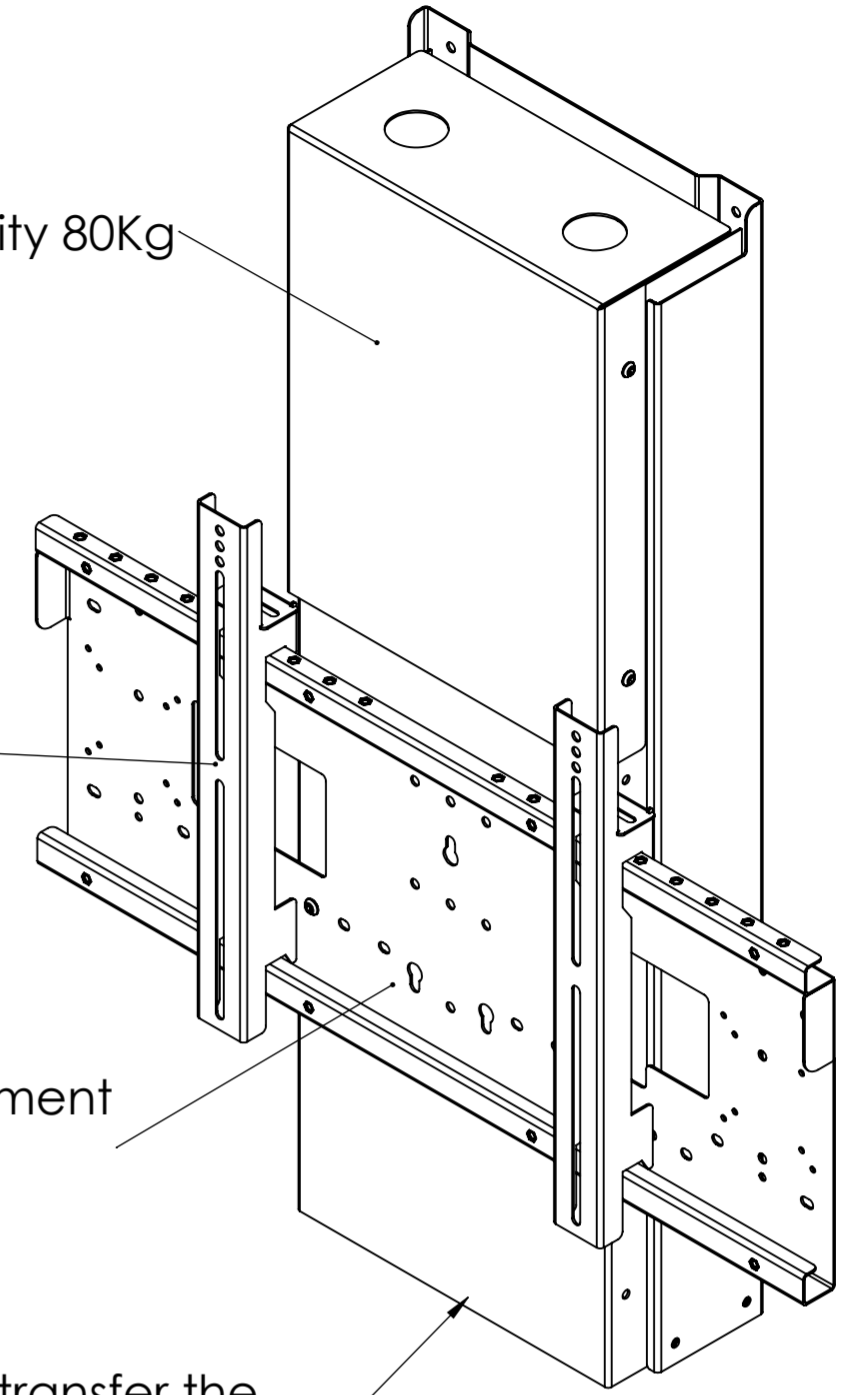

Hi-Lo 750 Electric Screen Wall Mount - 8801

Max Capacity 80Kg

Max Screen size 55in

750mm Electric height adjustment
(440-1190mm)

Extension foot available to transfer the weight of the screen and lift to the floor

*Dimensions given to a tolerance of +-3mm