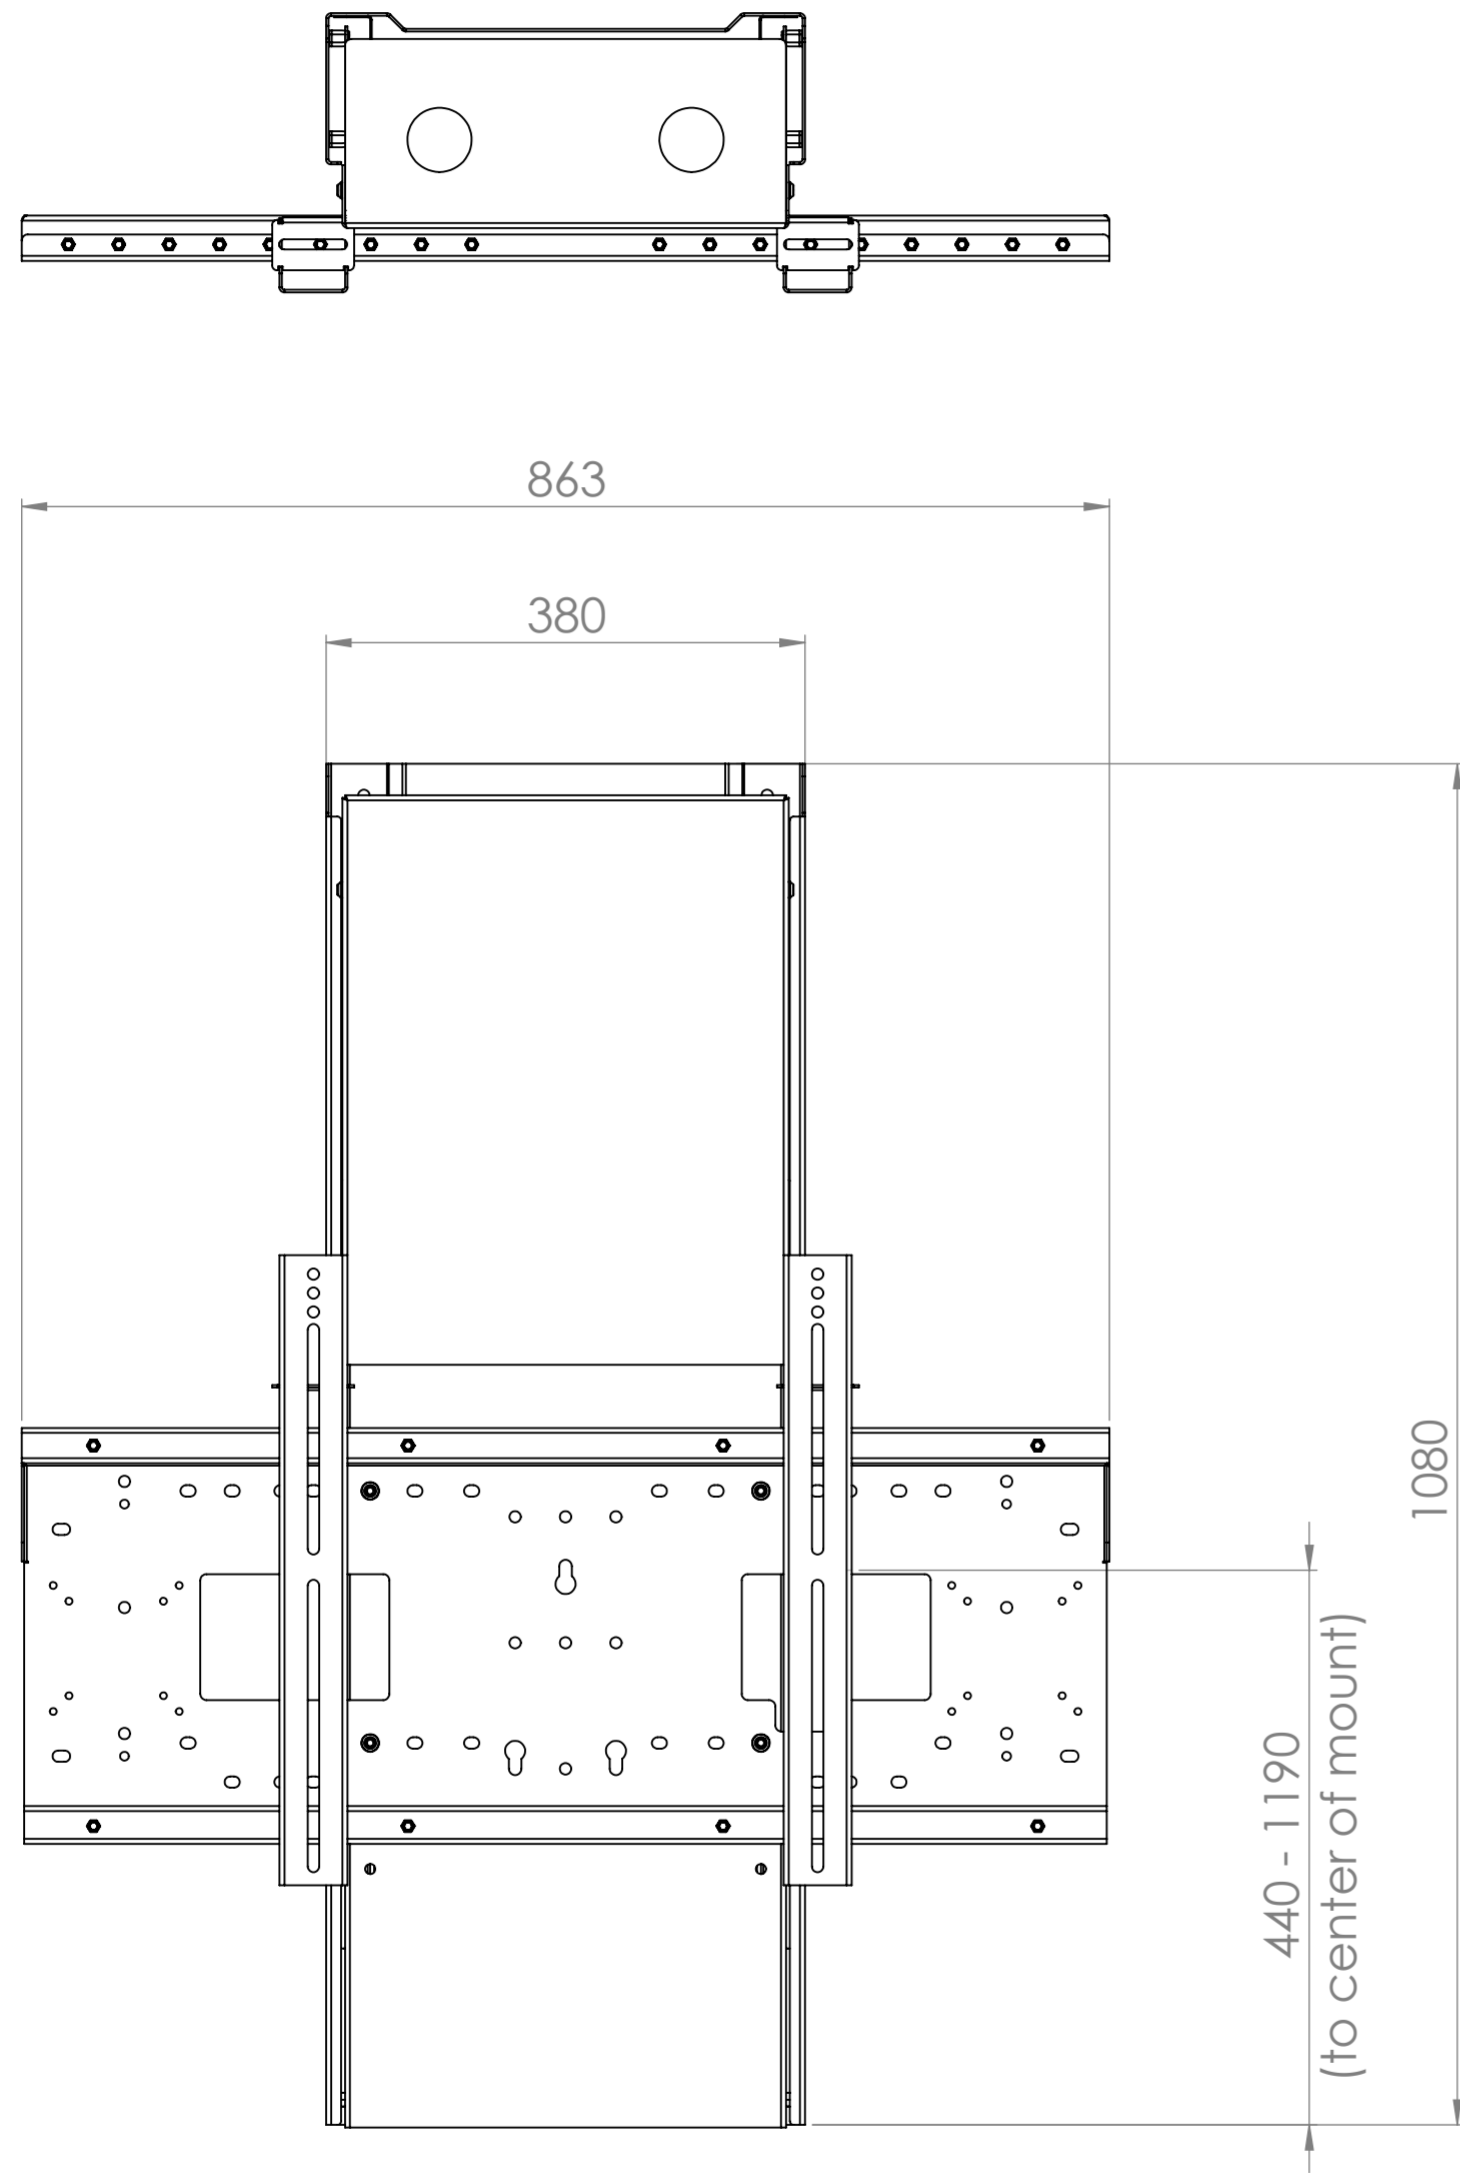

Hi-Lo 750 Electric Screen Wall Mount - 8801

Max Capacity 80Kg

Max Screen size 55in

750mm Electric height adjustment
(440-1190mm)

Extension foot available to transfer the weight of the screen and lift to the floor

*Dimensions given to a tolerance of +-3mm