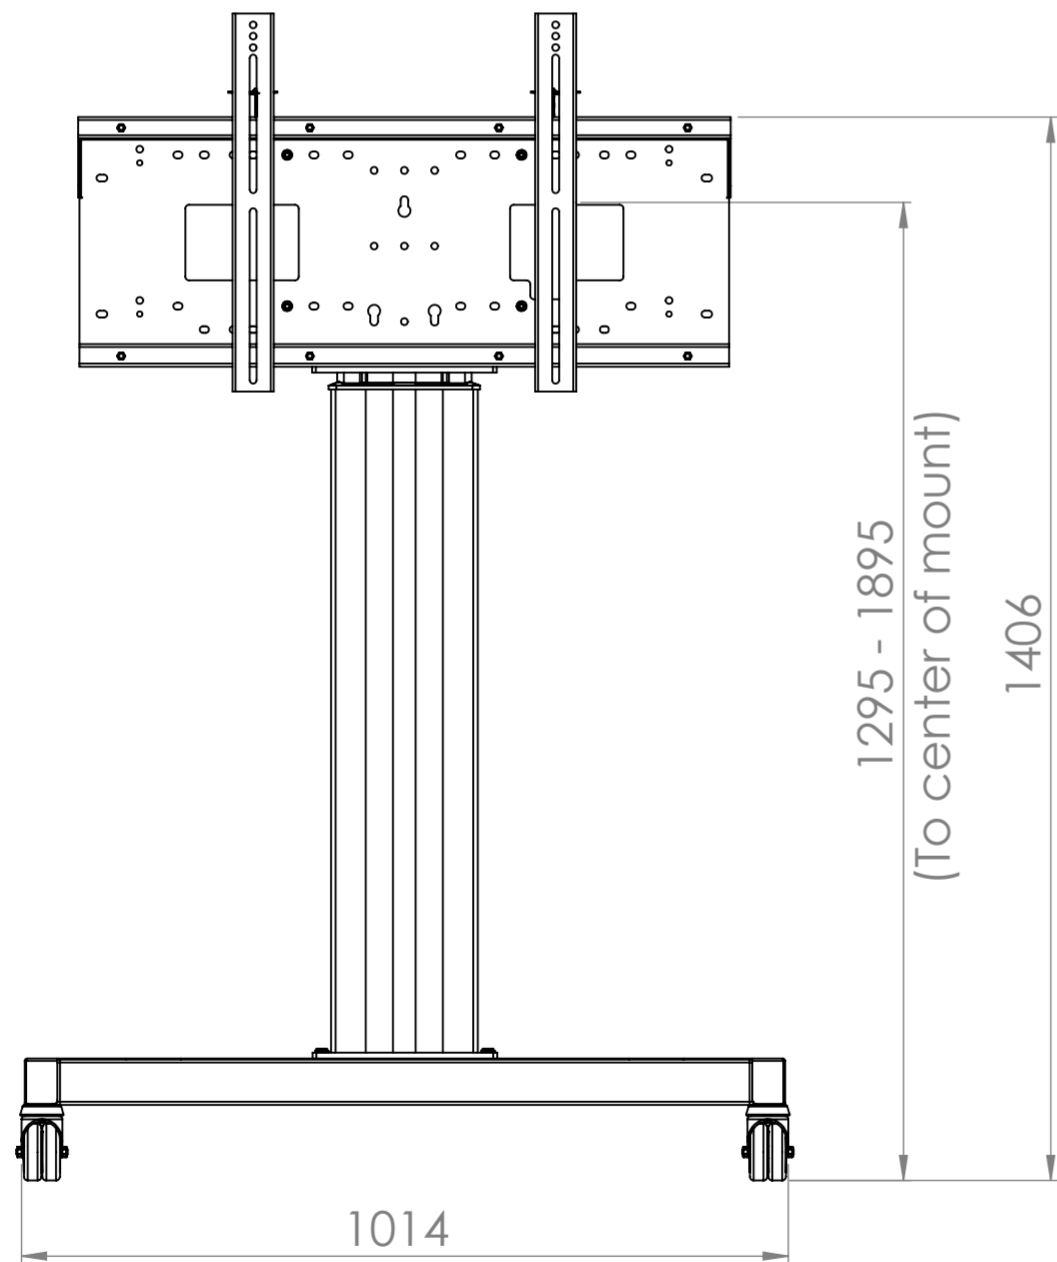

Hi-Lo Mono 600 LED/LCD Trolley Mount - 8421

42 - 86" Screens

Max capacity 130kg

600mm Electric height adjustment
(1295 - 1895mm)

LOXIT
PRODUCTS

Loxit Limited
First avenue
Poynton Industrial Estate
Poynton
Cheshire
England
SK12 1YJ
t: +44 (0) 845 519 5191
w: www.loxit.com

The copyright of this drawing is retained by Loxit limited
This drawing may not be reproduced without prior written permission of Loxit limited

*Dimensions given to a tolerance of +-5mm