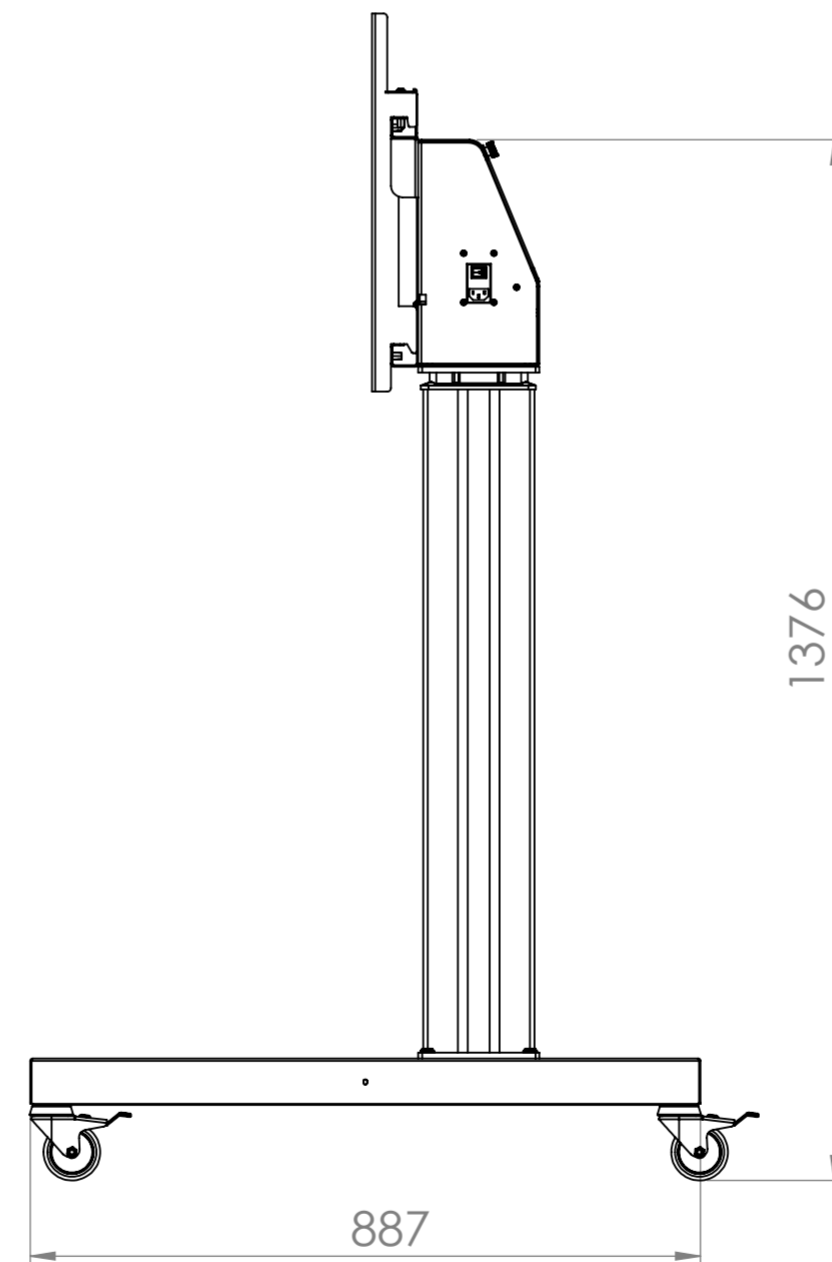

Hi-Lo Mono 600 LED/LCD Trolley Mount - 8421

42 - 86" Screens

Max capacity 130kg

600mm Electric height adjustment
(1295 - 1895mm)

LOXIT
PRODUCTS

Loxit Limited
First avenue
Poynton Industrial Estate
Poynton
Cheshire
England
SK12 1YJ
t: +44 (0) 845 519 5191
w: www.loxit.com

The copyright of this drawing is retained by Loxit limited
This drawing may not be reproduced without prior written permission of Loxit limited

*Dimensions given to a tolerance of +-5mm