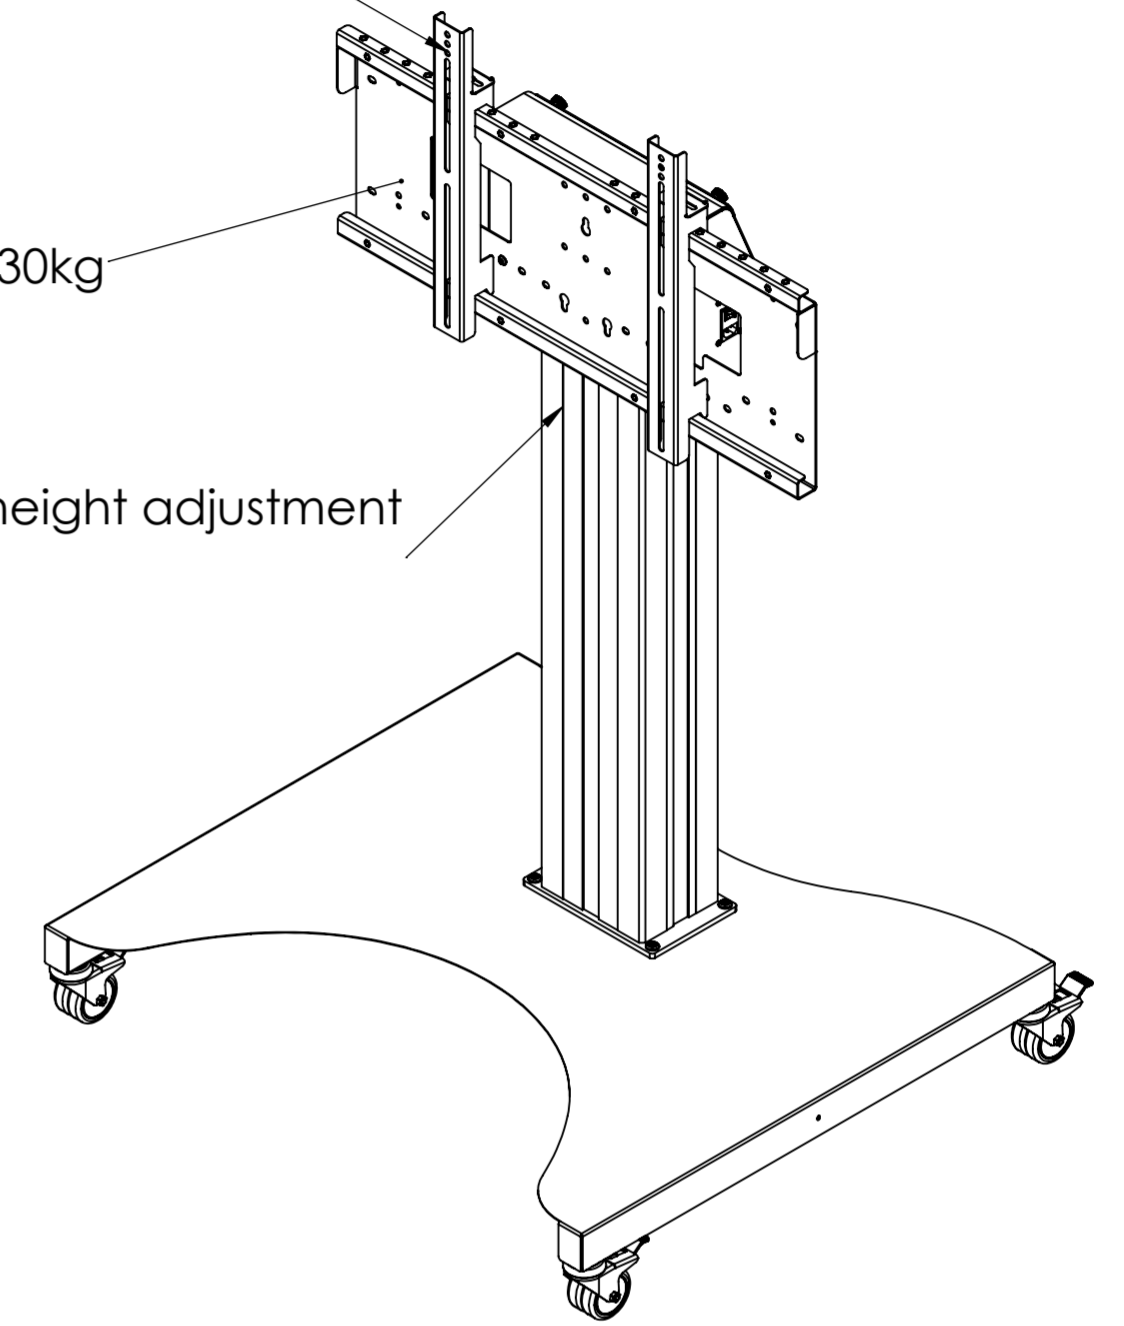

Hi-Lo Mono 600 LED/LCD Trolley Mount - 8421

42 - 86" Screens

Max capacity 130kg

600mm Electric height adjustment
(1295 - 1895mm)

LOXIT
PRODUCTS

Loxit Limited
First avenue
Poynton Industrial Estate
Poynton
Cheshire
England
SK12 1YJ
t: +44 (0) 845 519 5191
w: www.loxit.com

The copyright of this drawing is retained by Loxit limited
This drawing may not be reproduced without prior written permission of Loxit limited

*Dimensions given to a tolerance of +-5mm