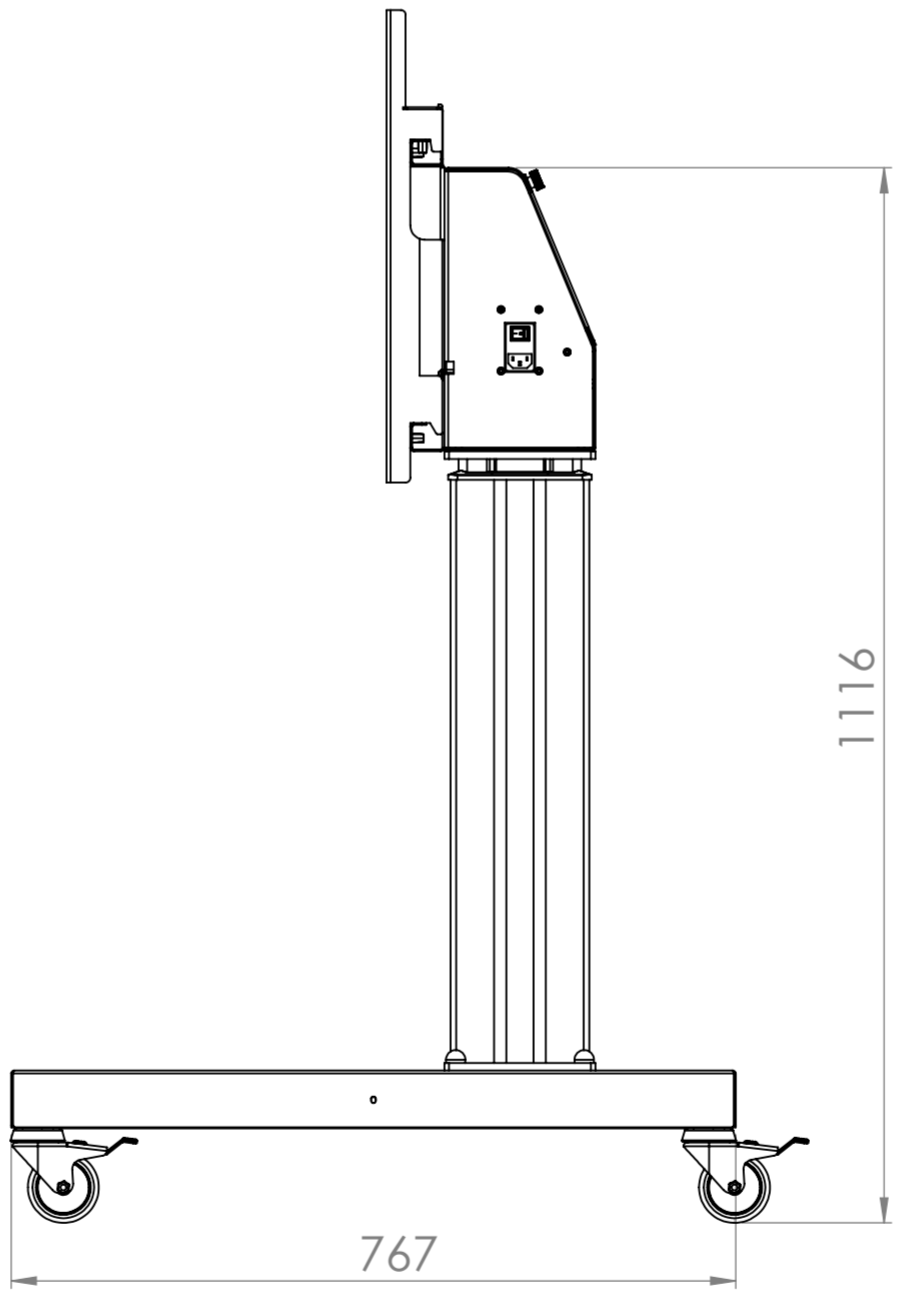

Hi-Lo Mono 500 LED/LCD Trolley Mount - 8420

42 - 86" Screens

Max capacity 130kg

500mm Electric height adjustment
(1035 - 1535mm)

LOXIT
PRODUCTS

Loxkit Limited
First avenue
Poynton Industrial Estate
Poynton
Cheshire
England
SK12 1YJ
t: +44 (0) 845 519 5191
w: www.loxkit.com

The copyright of this drawing is retained by Loxit limited
This drawing may not be reproduced without prior written permission of Loxit limited

*Dimensions given to a tolerance of +-5mm