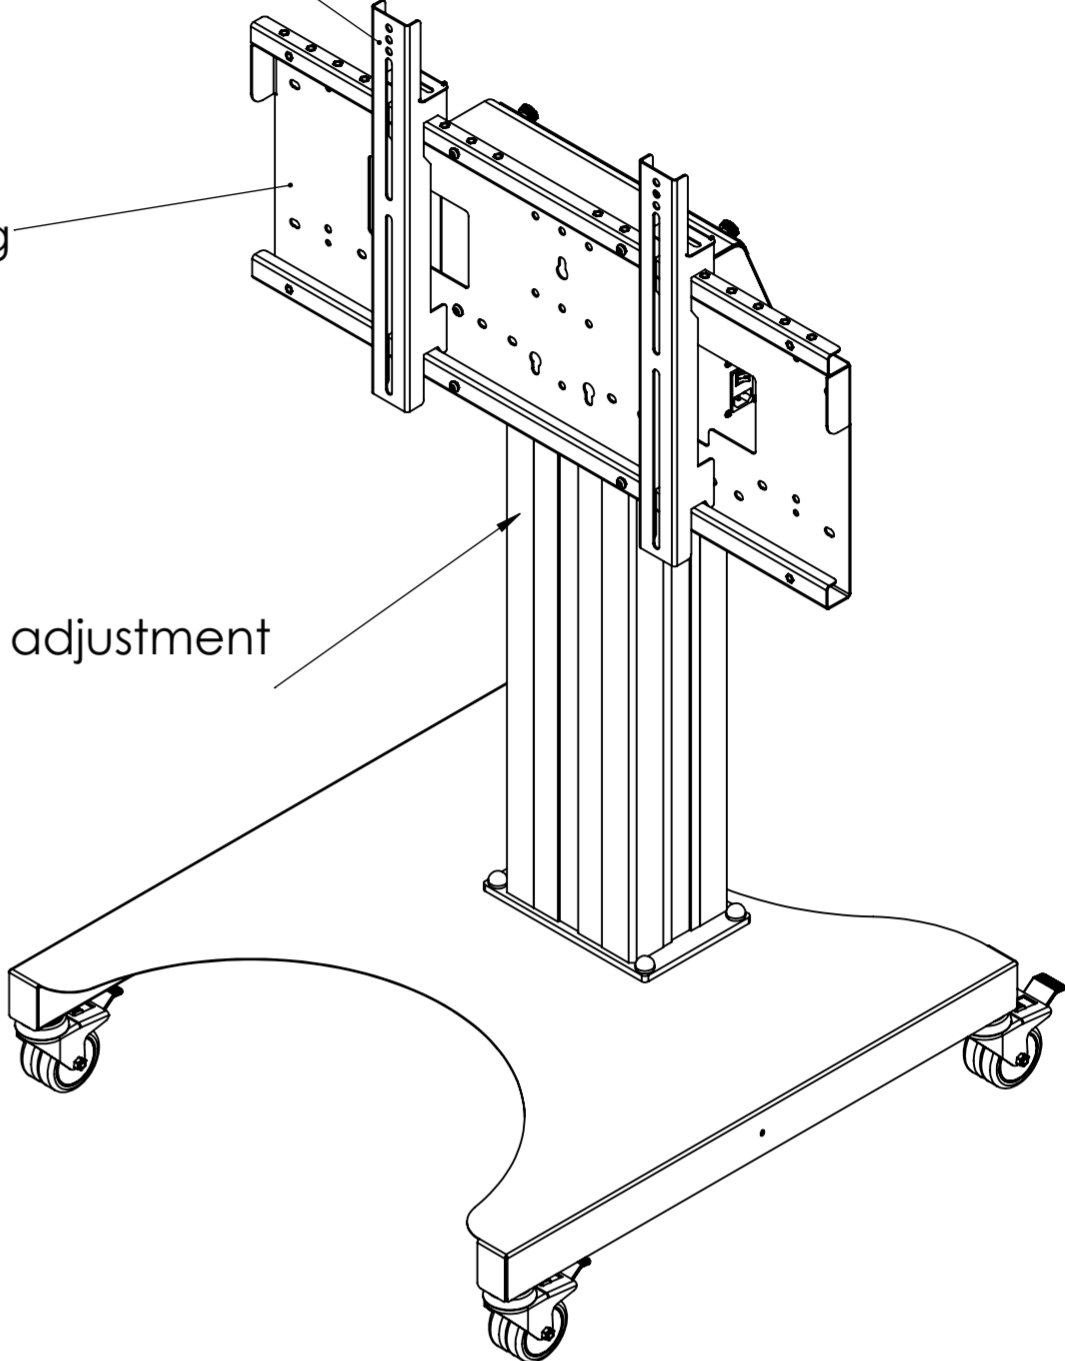

Hi-Lo Mono 500 LED/LCD Trolley Mount - 8420

42 - 86" Screens

Max capacity 130kg

500mm Electric height adjustment
(1035 - 1535mm)

LOXIT
PRODUCTS

Loxkit Limited
First avenue
Poynton Industrial Estate
Poynton
Cheshire
England
SK12 1YJ
t: +44 (0) 845 519 5191
w: www.loxkit.com

The copyright of this drawing is retained by Loxit limited
This drawing may not be reproduced without prior written permission of Loxit limited

*Dimensions given to a tolerance of +-5mm