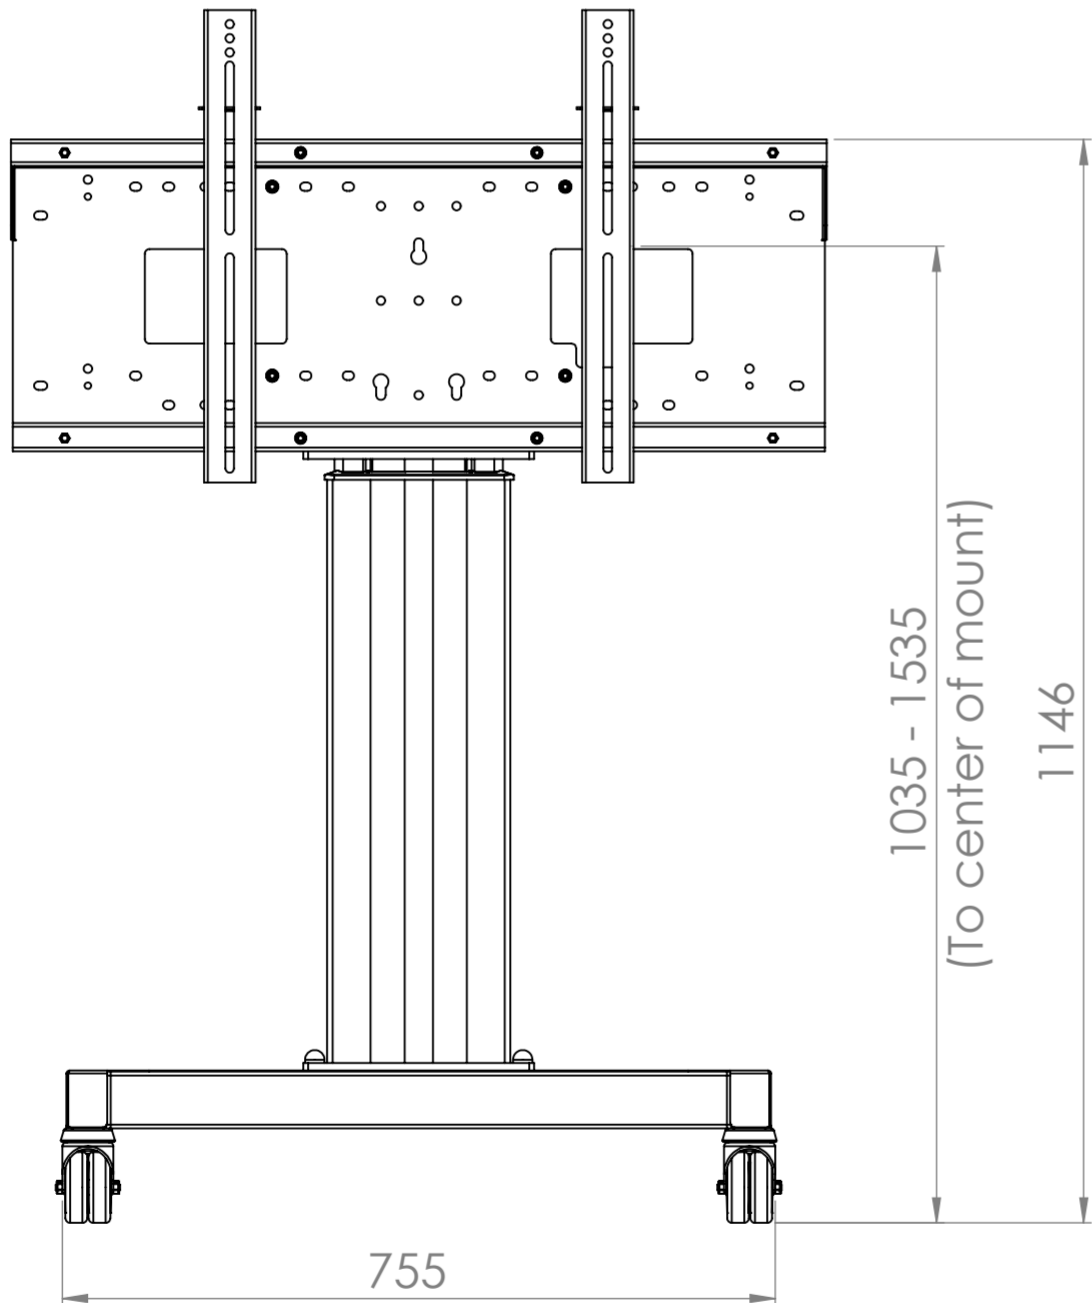

Hi-Lo Mono 500 LED/LCD Trolley Mount - 8420

42 - 86" Screens

Max capacity 130kg

500mm Electric height adjustment
(1035 - 1535mm)

LOXIT
PRODUCTS

Loxkit Limited
First avenue
Poynton Industrial Estate
Poynton
Cheshire
England
SK12 1YJ
t: +44 (0) 845 519 5191
w: www.loxkit.com

The copyright of this drawing is retained by Loxit limited
This drawing may not be reproduced without prior written permission of Loxit limited

*Dimensions given to a tolerance of +-5mm