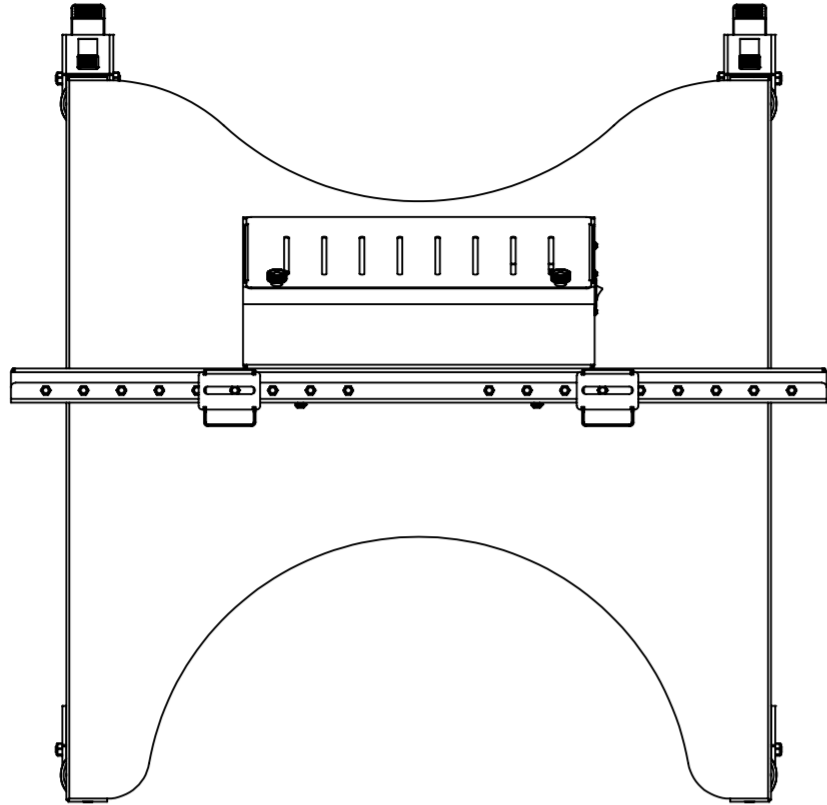

Hi-Lo Mono 500 LED/LCD Trolley Mount - 8420

42 - 86" Screens

Max capacity 130kg

500mm Electric height adjustment
(1035 - 1535mm)

LOXIT
PRODUCTS

Loxkit Limited
First avenue
Poynton Industrial Estate
Poynton
Cheshire
England
SK12 1YJ
t: +44 (0) 845 519 5191
w: www.loxkit.com

The copyright of this drawing is retained by Loxit limited
This drawing may not be reproduced without prior written permission of Loxit limited

*Dimensions given to a tolerance of +-5mm