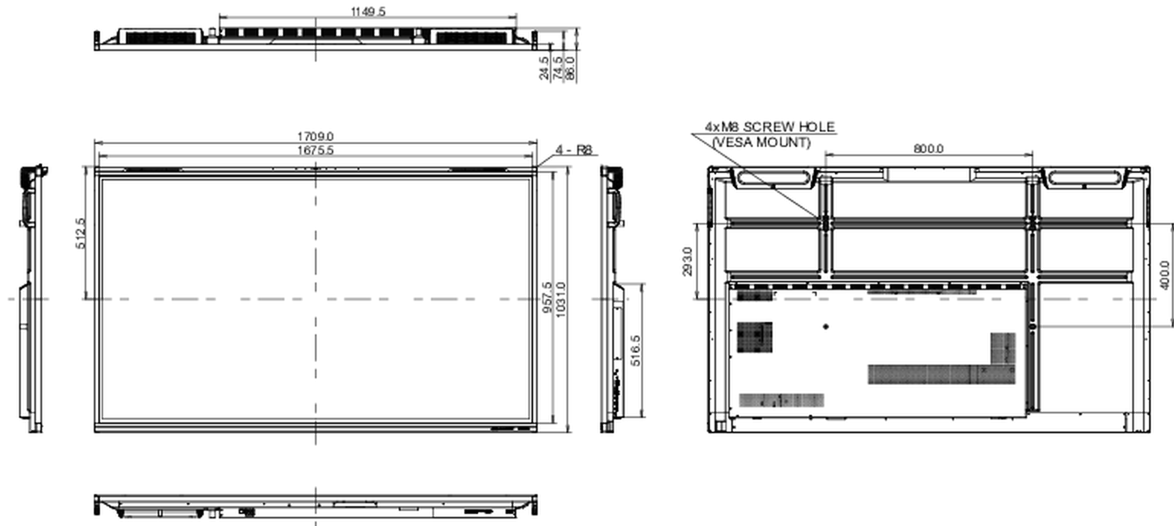

10 DIMENSIONS / WEIGHT

Product dimensions W x H x D	1709 x 1031 x 86mm
Box dimensions W x H x D	1863 x 1148 x 225mm
Weight (without box)	51.5kg
Weight (with box)	60.8kg
EAN code	4948570122035

All trademarks and registered trademarks acknowledged. E & O E. Specification subject to change without notice. All LCD's comply with ISO-9241-307:2008 in connection with pixel defects.