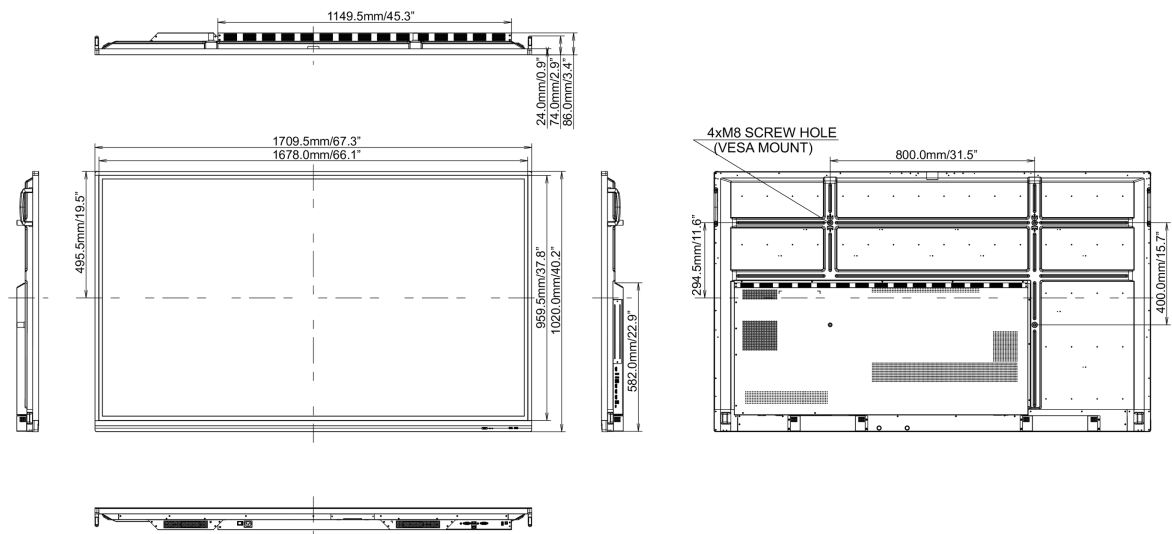

## 10 DIMENSIONS / WEIGHT

Product dimensions W x H x D	1709 x 1020 x 86mm
Box dimensions W x H x D	1930 x 280 x 1140mm
Weight (without box)	50.8kg
Weight (with box)	69kg
EAN code	4948570119004

All trademarks and registered trademarks acknowledged. E & O E. Specification subject to change without notice. All LCD's comply with ISO-9241-307:2008 in connection with pixel defects.