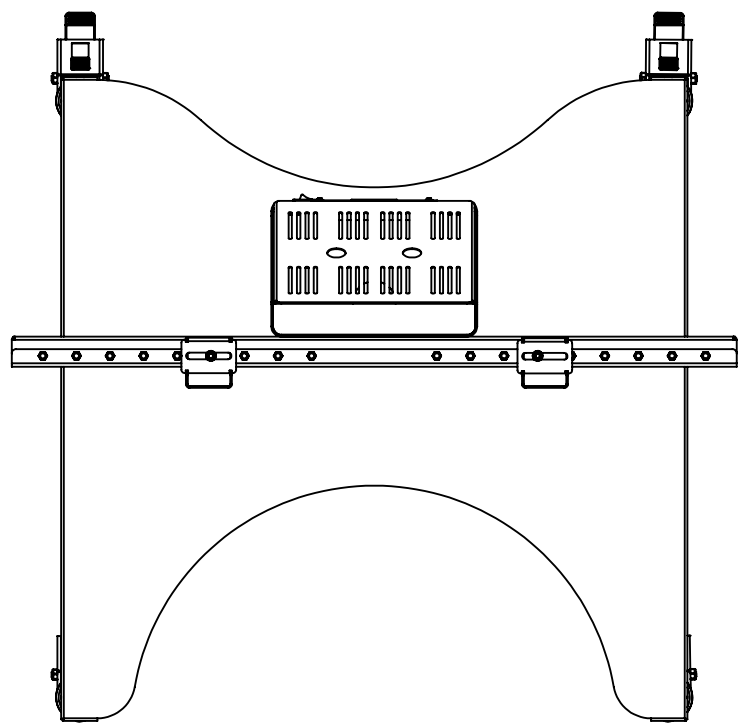

Fixed Height Mono Trolley Mount - 8423

42 - 86" Screen

Max capacity 130kg

Screen mount may be bolted in 5 different positions over 400mm

LOXIT
PRODUCTS

Loxkit Limited
First avenue
Poynton Industrial Estate
Poynton
Cheshire
England
SK12 1YJ
t: +44 (0) 845 519 5191
w: www.loxkit.com

The copyright of this drawing is retained by Loxit limited
This drawing may not be reproduced without prior written permission of Loxit limited

*Dimensions given to a tolerance of +-5mm