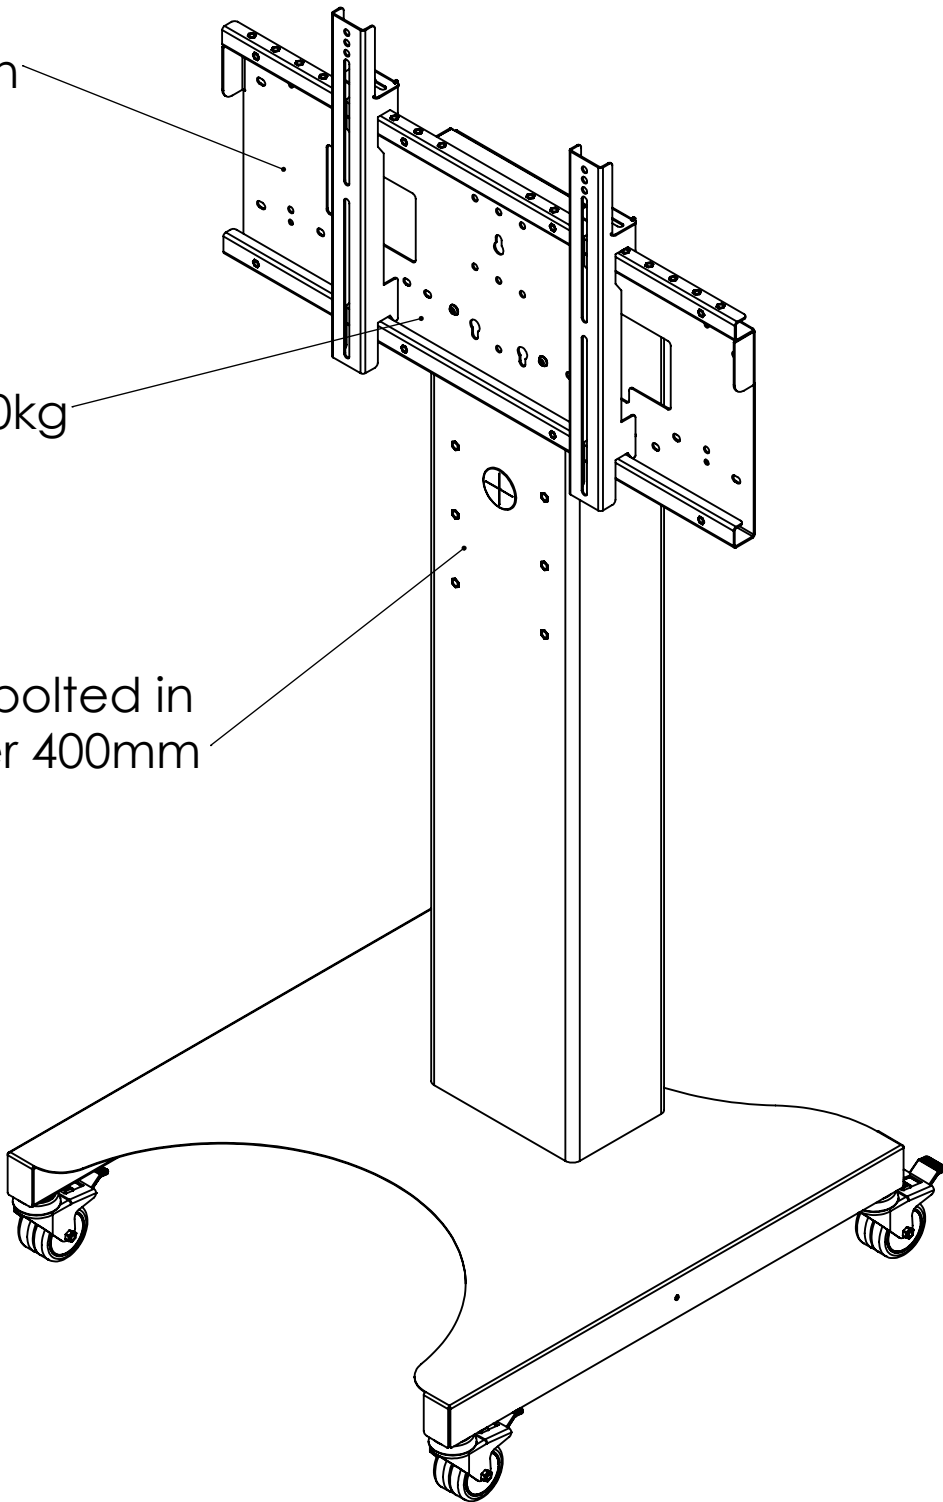

Fixed Height Mono Trolley Mount - 8423

42 - 86" Screen

Max capacity 130kg

Screen mount may be bolted in 5 different positions over 400mm

LOXIT
PRODUCTS

Loxkit Limited
First avenue
Poynton Industrial Estate
Poynton
Cheshire
England
SK12 1YJ
t: +44 (0) 845 519 5191
w: www.loxkit.com

The copyright of this drawing is retained by Loxit limited
This drawing may not be reproduced without prior written permission of Loxit limited

*Dimensions given to a tolerance of +-5mm