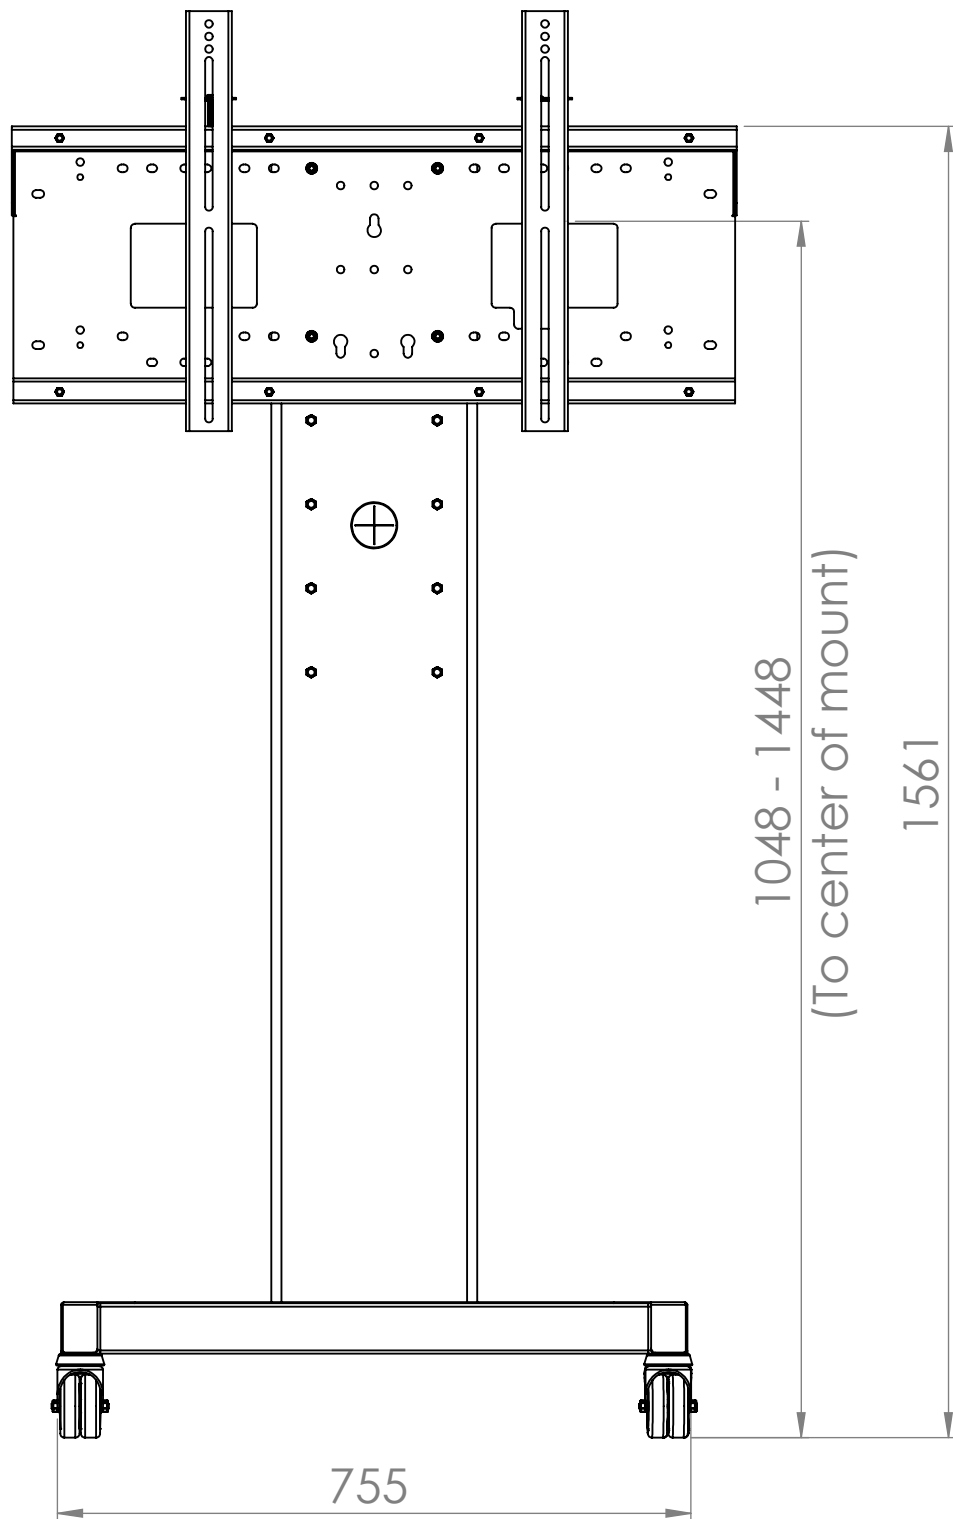

Fixed Height Mono Trolley Mount - 8423

42 - 86" Screen

Max capacity 130kg

Screen mount may be bolted in 5 different positions over 400mm

LOXIT
PRODUCTS

Loxkit Limited
First avenue
Poynton Industrial Estate
Poynton
Cheshire
England
SK12 1YJ
t: +44 (0) 845 519 5191
w: www.loxkit.com

The copyright of this drawing is retained by Loxit limited
This drawing may not be reproduced without prior written permission of Loxit limited

*Dimensions given to a tolerance of +-5mm