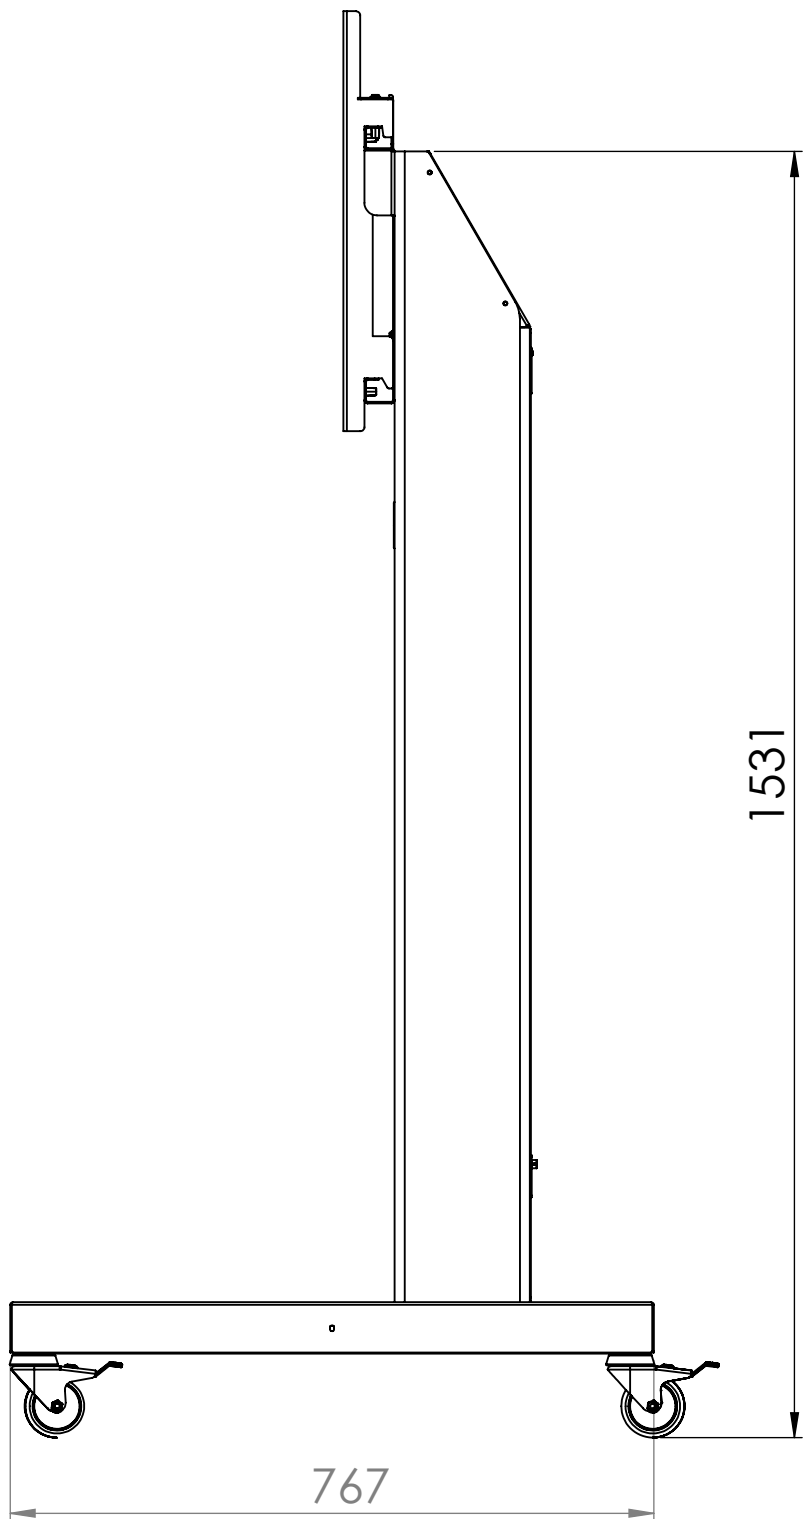

Fixed Height Mono Trolley Mount - 8423

42 - 86" Screen

Max capacity 130kg

Screen mount may be bolted in 5 different positions over 400mm

LOXIT
PRODUCTS

Loxkit Limited
First avenue
Poynton Industrial Estate
Poynton
Cheshire
England
SK12 1YJ
t: +44 (0) 845 519 5191
w: www.loxkit.com

The copyright of this drawing is retained by Loxit limited
This drawing may not be reproduced without prior written permission of Loxit limited

*Dimensions given to a tolerance of +-5mm