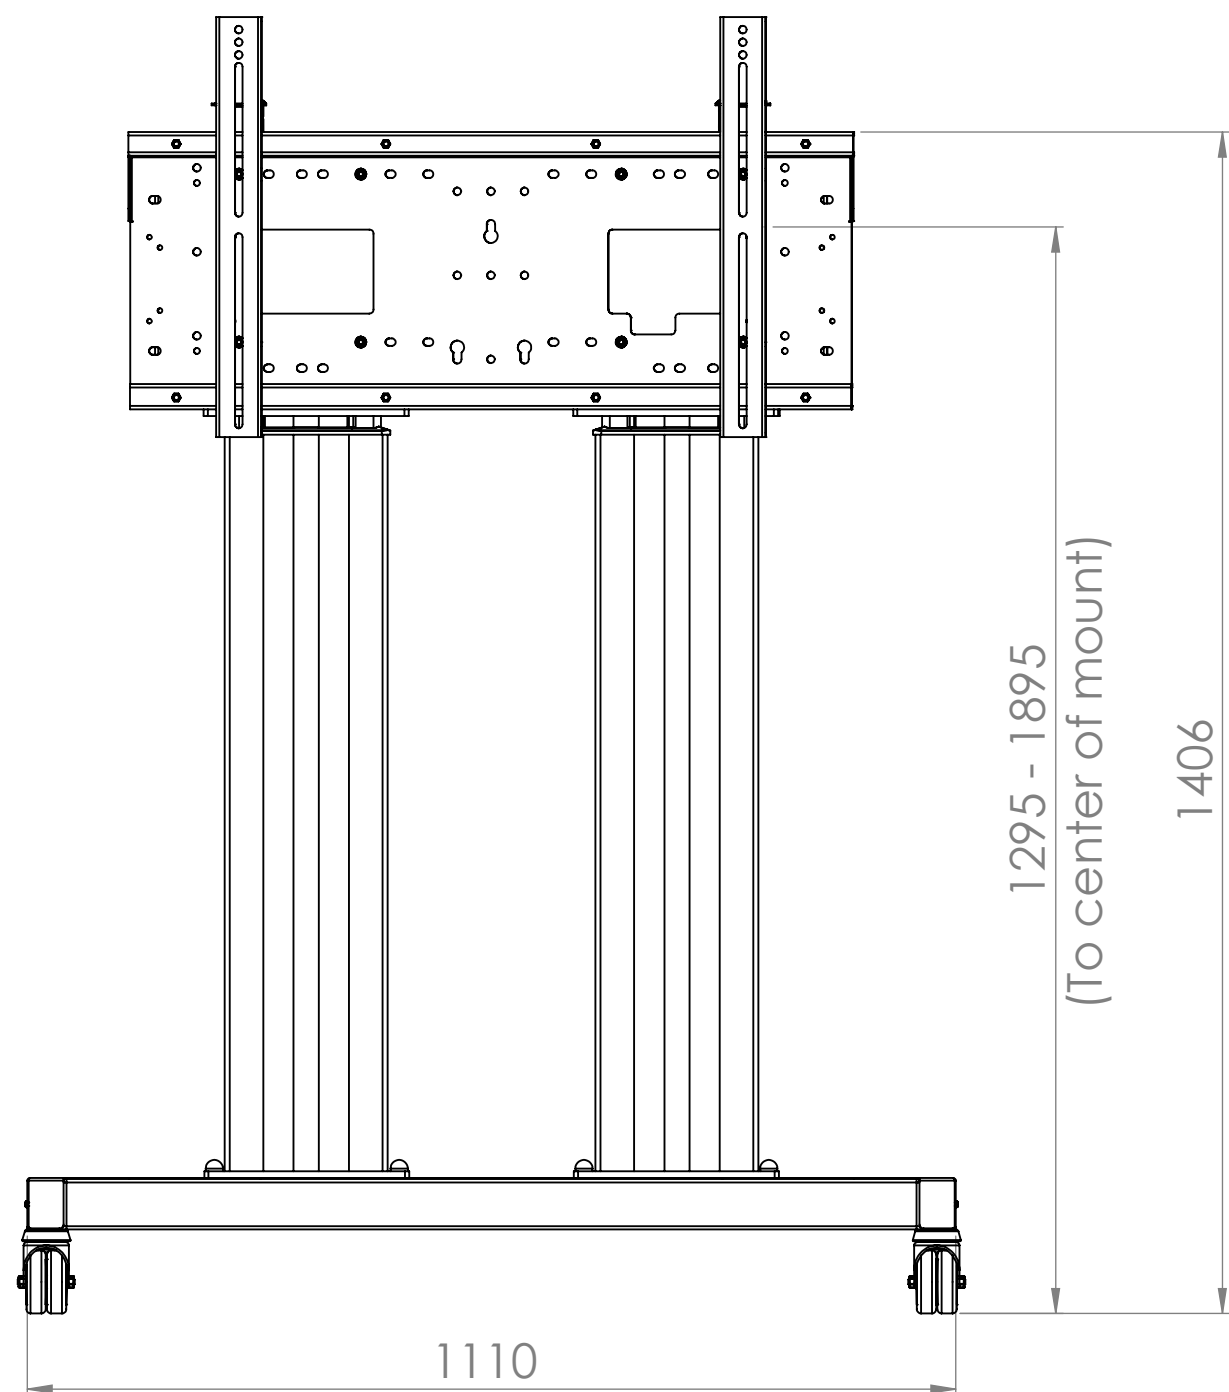

Hi-Lo Mono 600 Heavy Duty Trolley - 8401

42-98" Screens

Max capacity 170kg

600mm Electric height adjustment
(1295 - 1895mm)

LOXIT
PRODUCTS

Loxit Limited
First avenue
Poynton Industrial Estate
Poynton
Cheshire
England
SK12 1YJ
t: +44 (0) 845 519 5191
w: www.loxit.com

The copyright of this drawing is retained by Loxit limited
This drawing may not be reproduced without prior written permission of Loxit limited

*Dimensions given to a tolerance of +-3mm