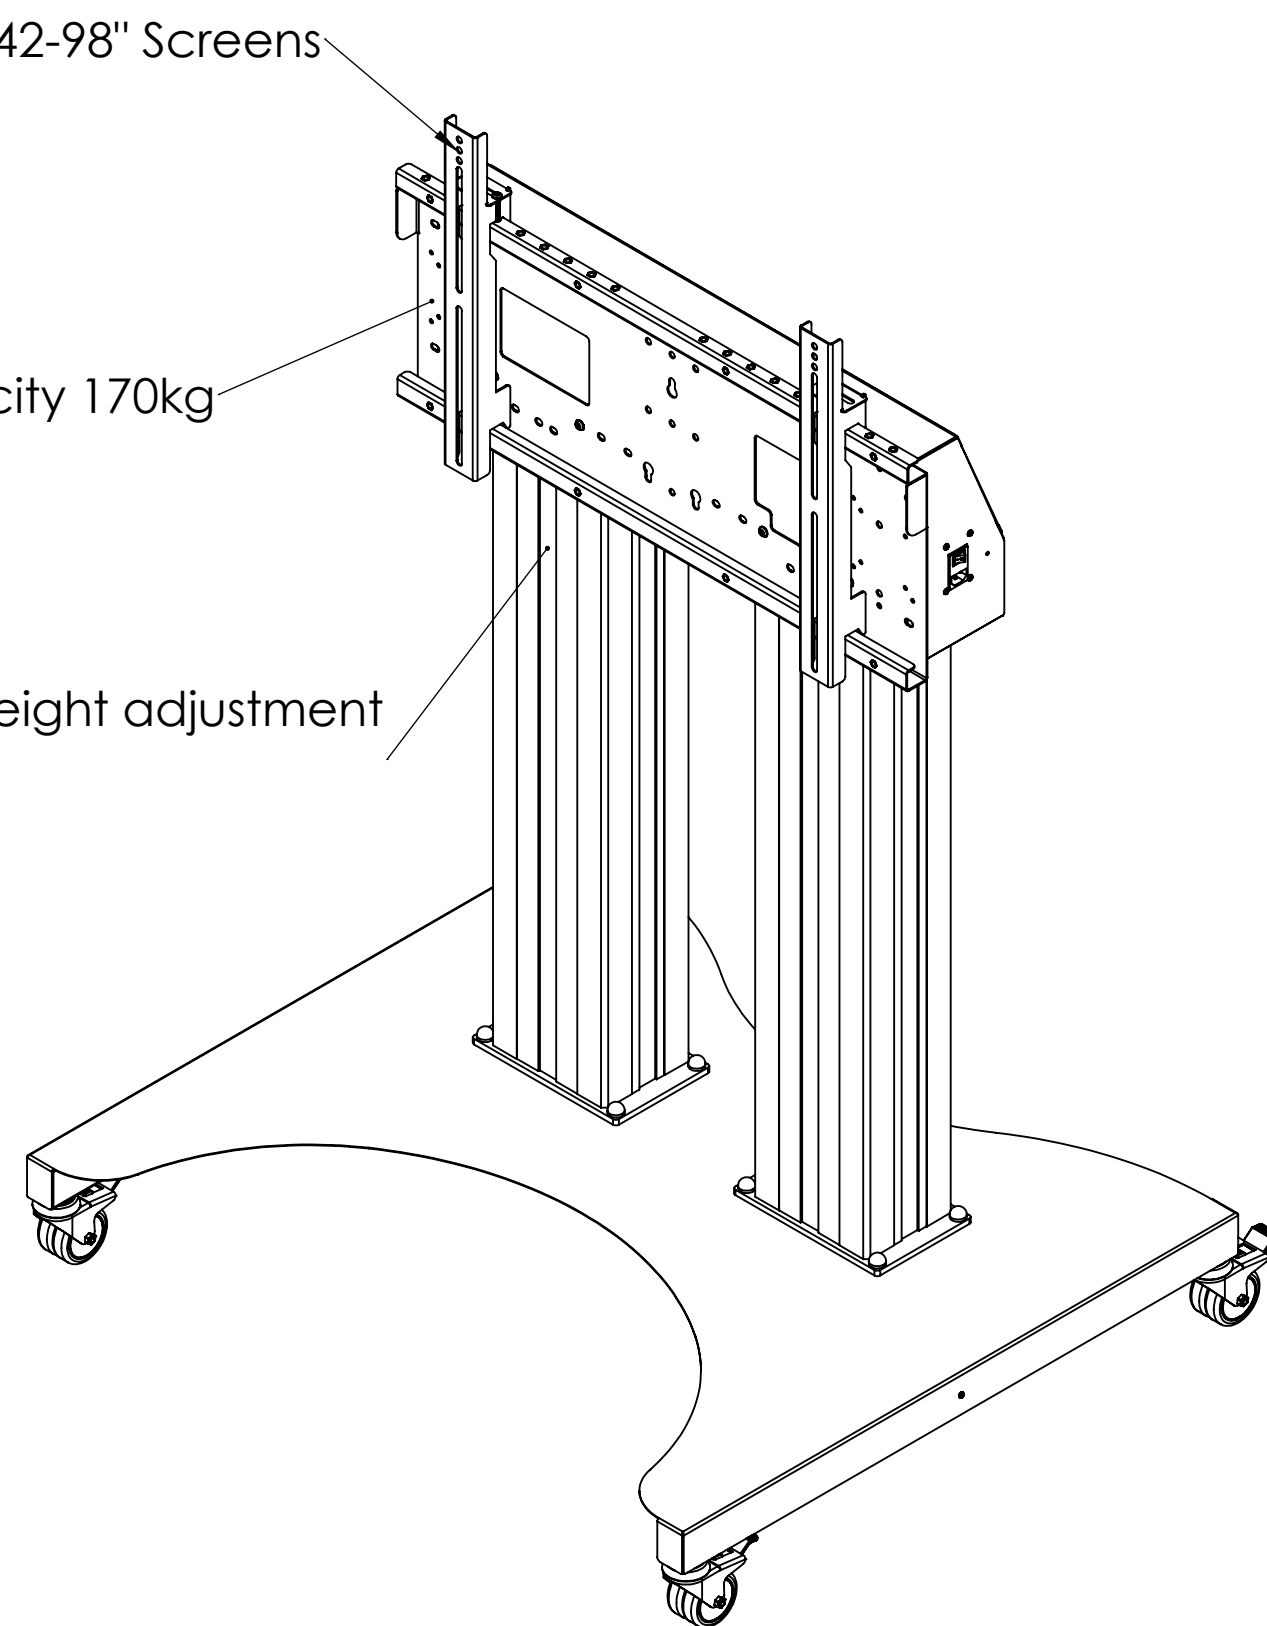

Hi-Lo Mono 600 Heavy Duty Trolley - 8401

42-98" Screens

Max capacity 170kg

600mm Electric height adjustment
(1295 - 1895mm)

LOXIT
PRODUCTS

Loxit Limited
First avenue
Poynton Industrial Estate
Poynton
Cheshire
England
SK12 1YJ
t: +44 (0) 845 519 5191
w: www.loxit.com

The copyright of this drawing is retained by Loxit limited
This drawing may not be reproduced without prior written permission of Loxit limited

*Dimensions given to a tolerance of +-3mm