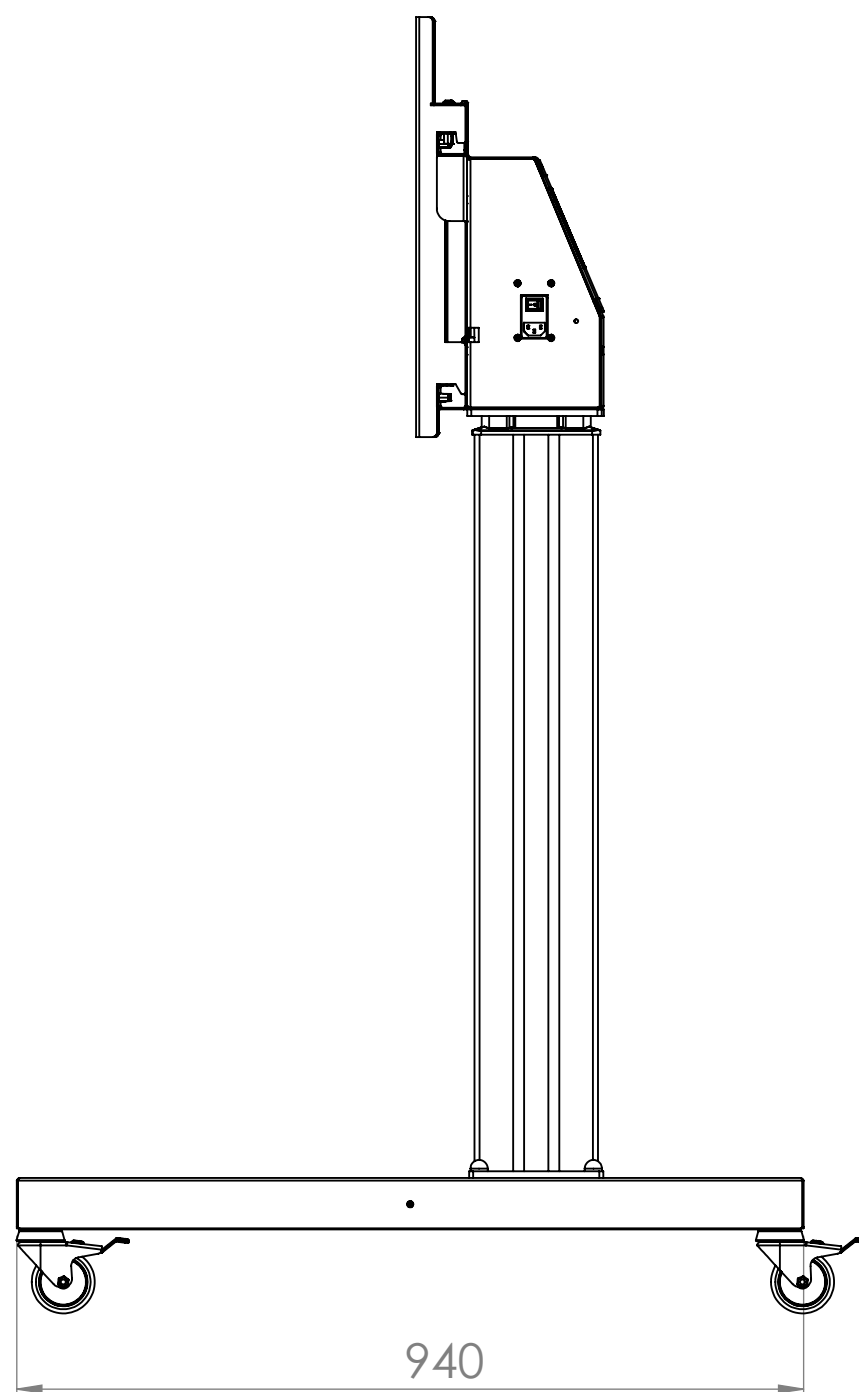

Hi-Lo Mono 600 Heavy Duty Trolley - 8401

42-98" Screens

Max capacity 170kg

600mm Electric height adjustment
(1295 - 1895mm)

LOXIT
PRODUCTS

Loxit Limited
First avenue
Poynton Industrial Estate
Poynton
Cheshire
England
SK12 1YJ
t: +44 (0) 845 519 5191
w: www.loxit.com

The copyright of this drawing is retained by Loxit limited
This drawing may not be reproduced without prior written permission of Loxit limited

*Dimensions given to a tolerance of +-3mm