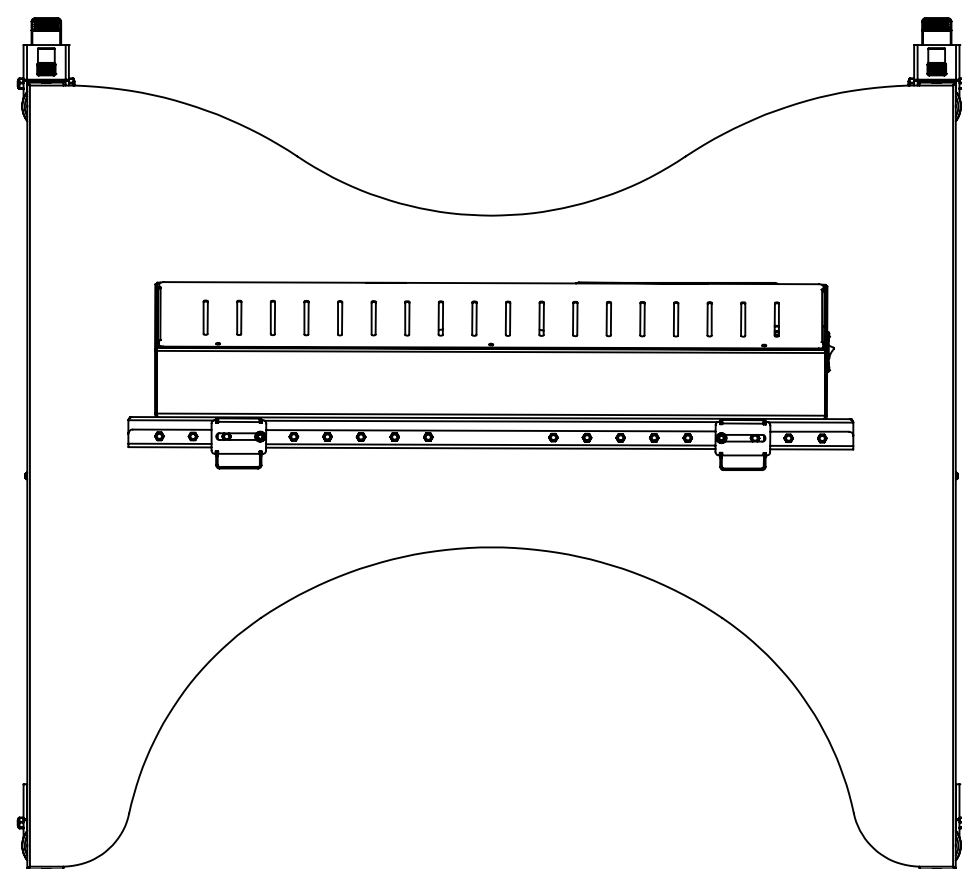

Hi-Lo Mono 600 Heavy Duty Trolley - 8401

42-98" Screens

Max capacity 170kg

600mm Electric height adjustment
(1295 - 1895mm)

LOXIT
PRODUCTS

Loxit Limited
First avenue
Poynton Industrial Estate
Poynton
Cheshire
England
SK12 1YJ
t: +44 (0) 845 519 5191
w: www.loxit.com

The copyright of this drawing is retained by Loxit limited
This drawing may not be reproduced without prior written permission of Loxit limited

*Dimensions given to a tolerance of +-3mm